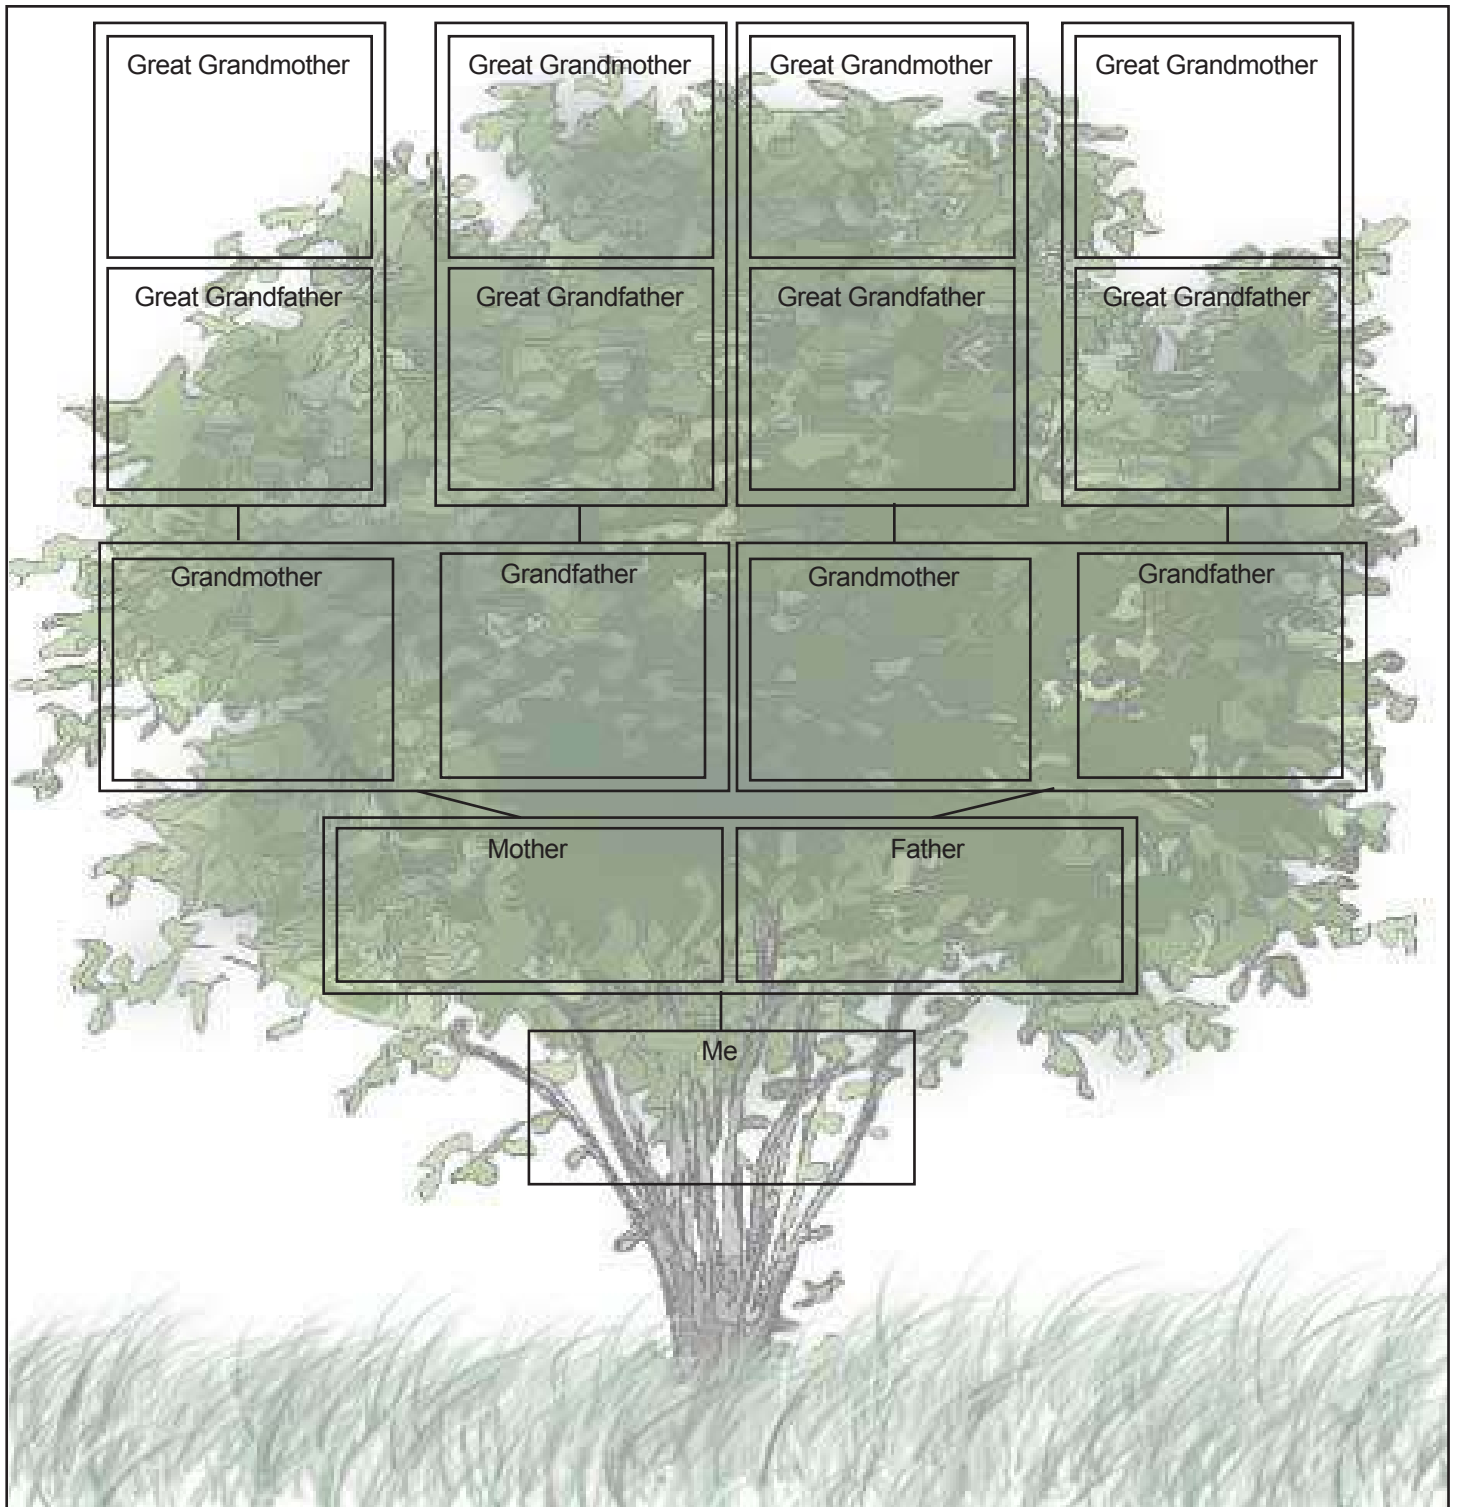

Name: _____ Class: _____

Teacher: _____ Date: _____

Family Tree Worksheet

This is a **Movies in the Classroom** worksheet for
Family Traditions & Your Roots - **My Big Fat Greek Wedding**

ClassBrain is an educational resource site bringing you cool tools and tricks for your brain.

Page
1 of 1